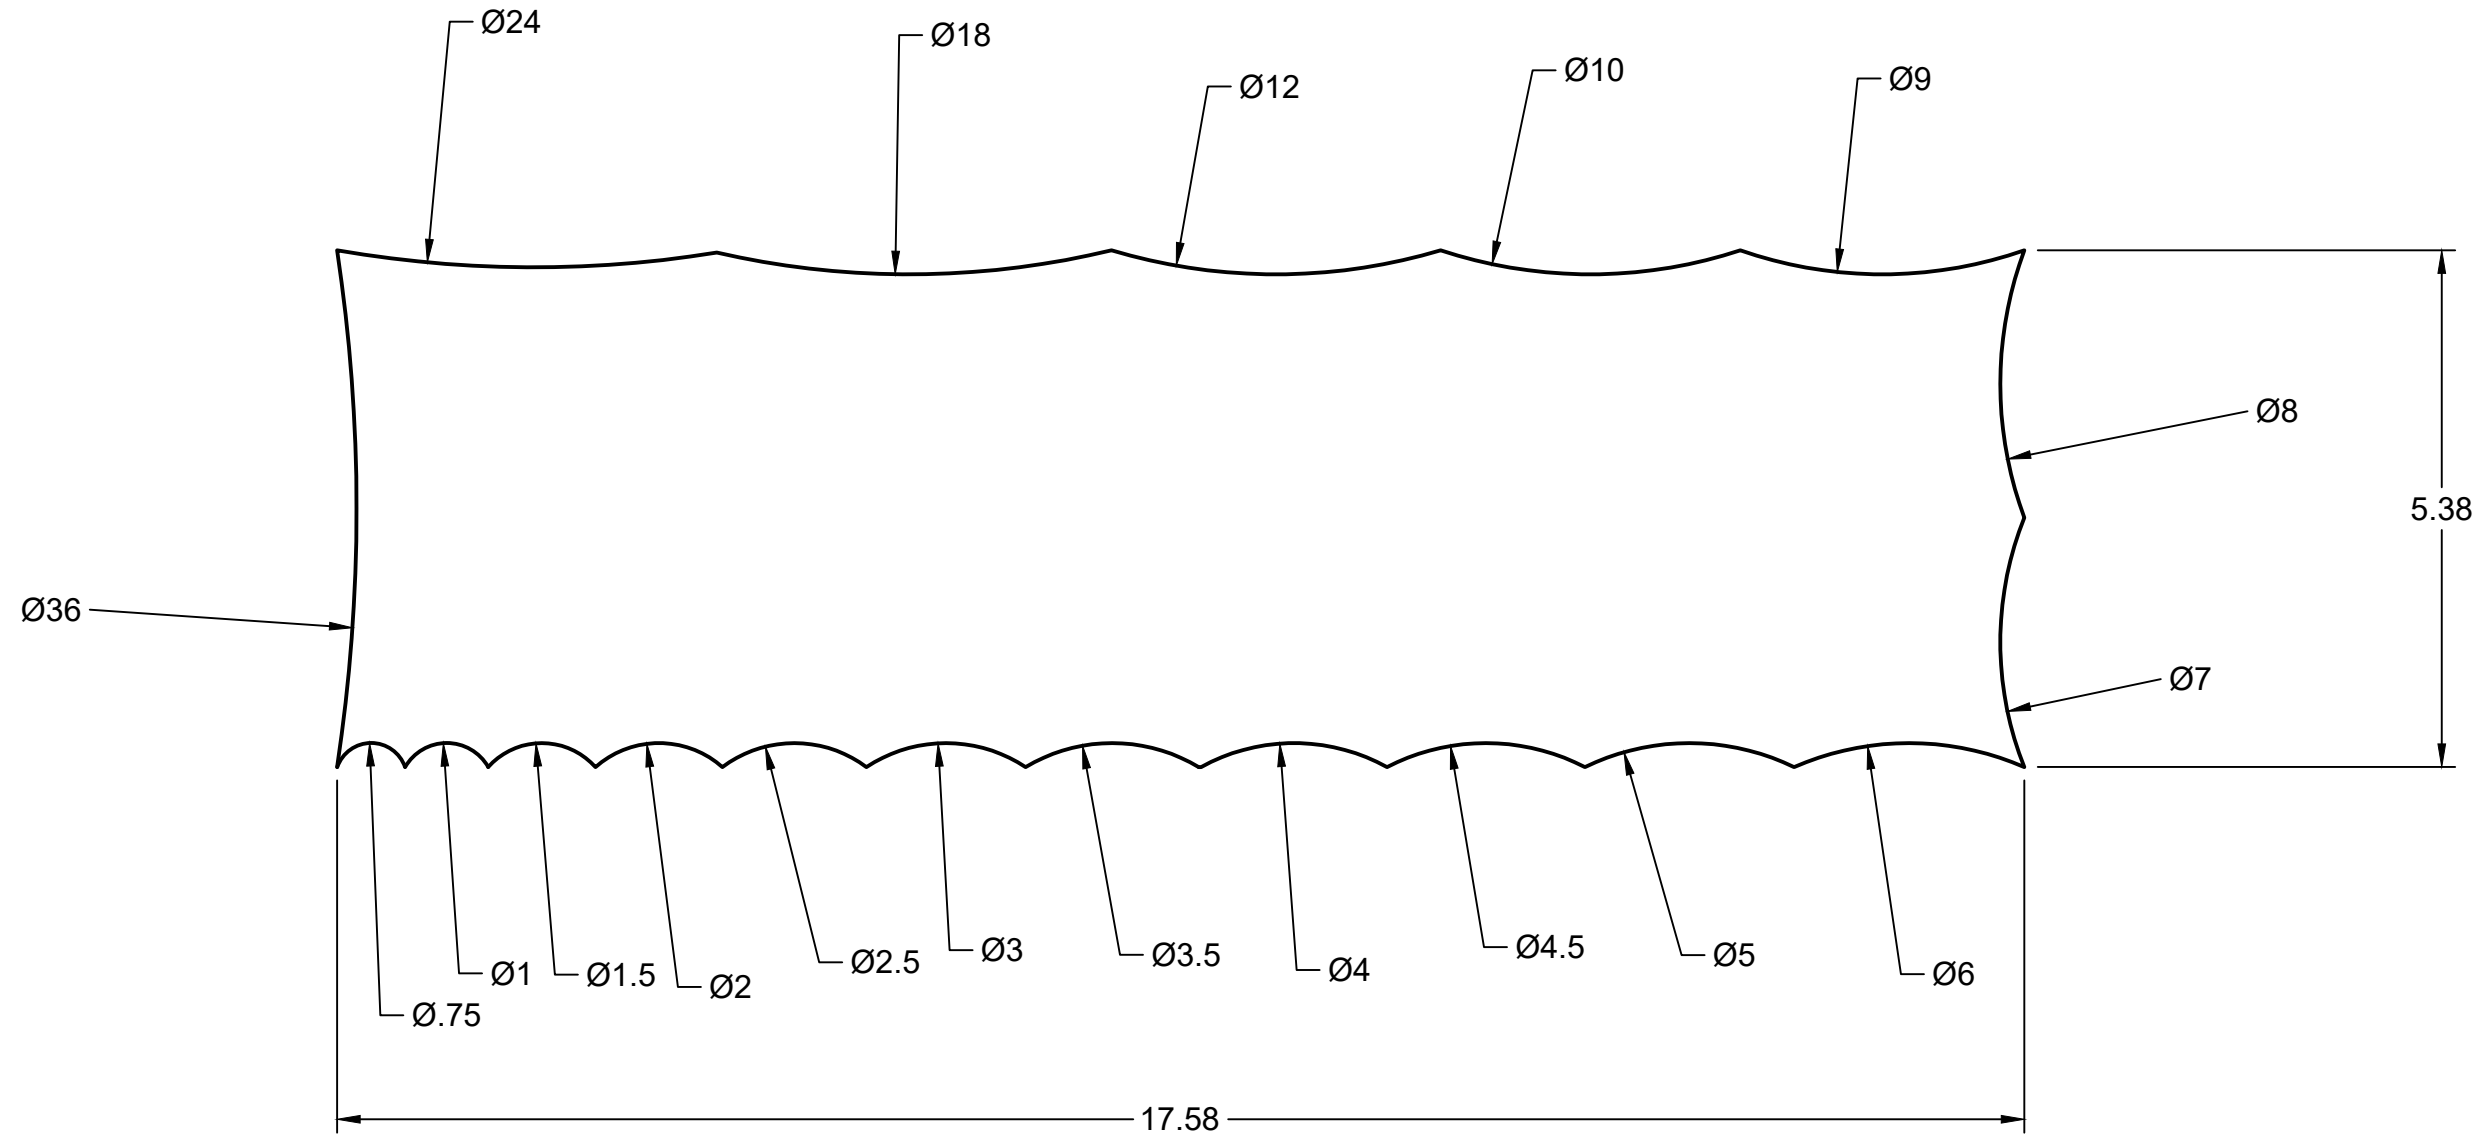

YEAH. GOOD LUCK.
 DON'T OVER-THINK IT

 SHOP OF HORRORS WWW.GWELLWOOD.COM	PROJECT			
	Logo			
TITLE				
Radius Gauge Simple				
APPROVED	SIZE	CODE	DWG NO	REV
CHECKED	B			
DRAWN	Greg Wellwood	2025-01-05	SCALE 1:2	WEIGHT
			SHEET 1/1	